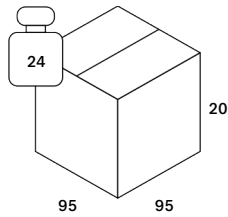

## Dimensions

General Dimensions	
Width (cm)	83
Depth (cm)	83
Height (cm)	20
Net weight (kg)	16.0

Collection	Monocle
Category	Occasional Tables / Coffee Tables
Environment	Outdoor
Intrastat code	9403601000
Main material	Teak
Material origin	Indonesia
Wood species	Tectona grandis

# Monocle outdoor coffee table - teak - square 83/83/20

10409

## Packaging

Packaging General	
Packaging with outer crate	No
Packaging with inner pallet	No
Carton box density (burst strength)	<b>275 lbs per square inch</b>

Packaging Material Details				
Material	Weight (gram)	Percentage	Recycled	Recyclable
LDPE	107	1%	No	Yes
CARTON/PAPER	7,693	99%	No	Yes

## Packaging Details

Pack length (cm)	<b>95</b>	Vol (m3)	<b>0.1805</b>
Pack width (cm)	<b>95</b>	GW (kg)	<b>24.0</b>
Pack thickness (cm)	<b>20</b>	EAN	<b>5404023628275</b>